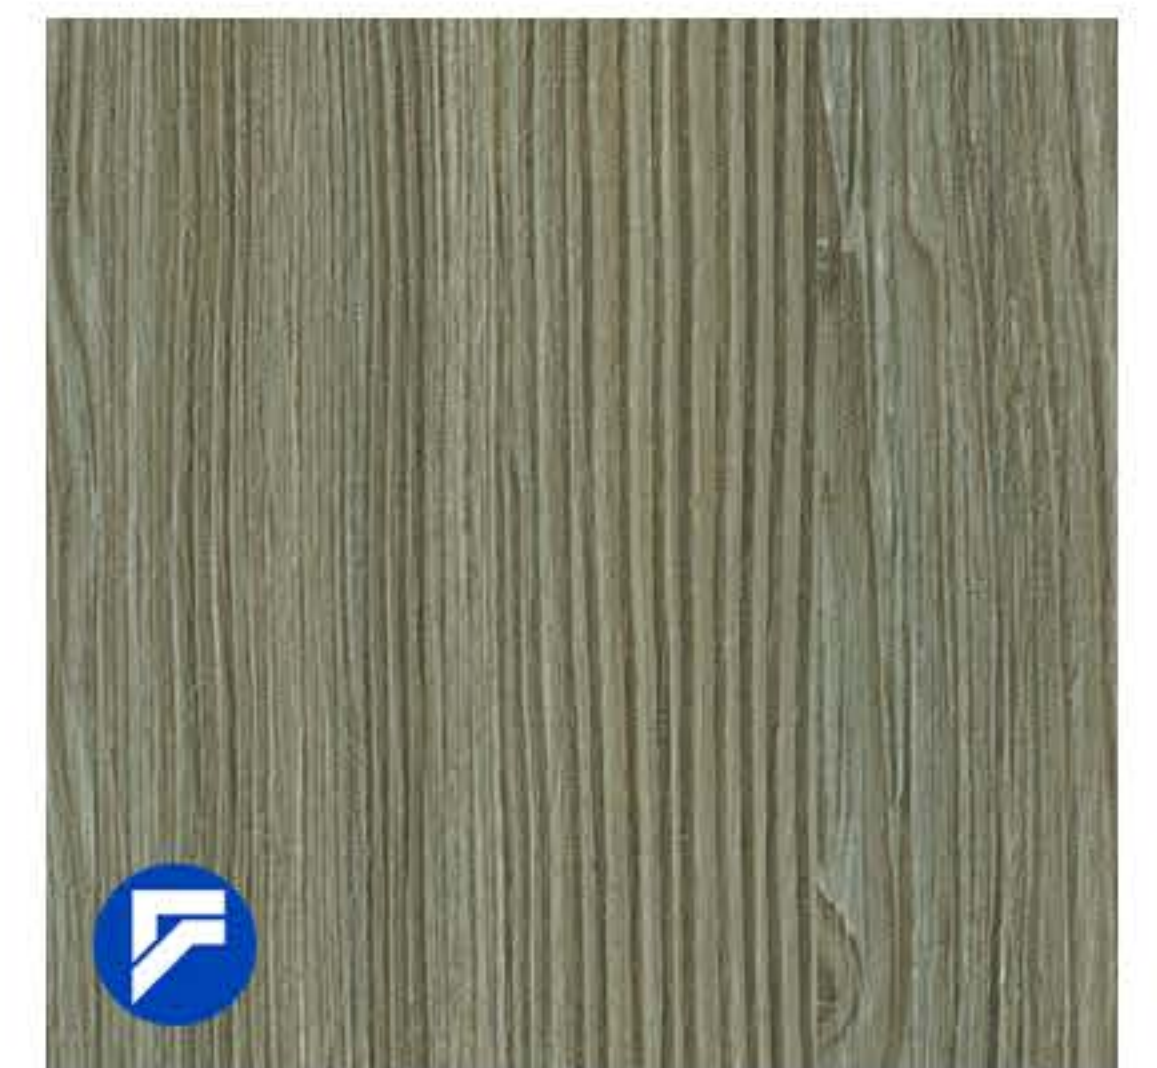

arauco
PRISM

MEL-1303
 W300 White
 Velvet Finish

MEL-719
 WF375 Diva
 Medina Finish

MEL-1244
 WF449 Sarek Ash
 Velvet Finish

MEL-1249
 WF444 Tumalo Pine
 Boreal Finish

MEL-1245
 WF445 Sahalie Pine
 Boreal Finish

MEL-1218
 AF232 Natural Linen
 Suede Finish

SET YOUR OWN STANDARD

Formations suggests Prism's AF232 Natural Linen as the **perfect alternative** to White or Maple cabinet interiors!

All colours above are stocked in 3/4" 49 x 97" panel format. Matching Edgeband for each of the above is also in stock for your convenience. Formica HPL is offered to match the above Prism TFL colours, available in complimentary finishes.