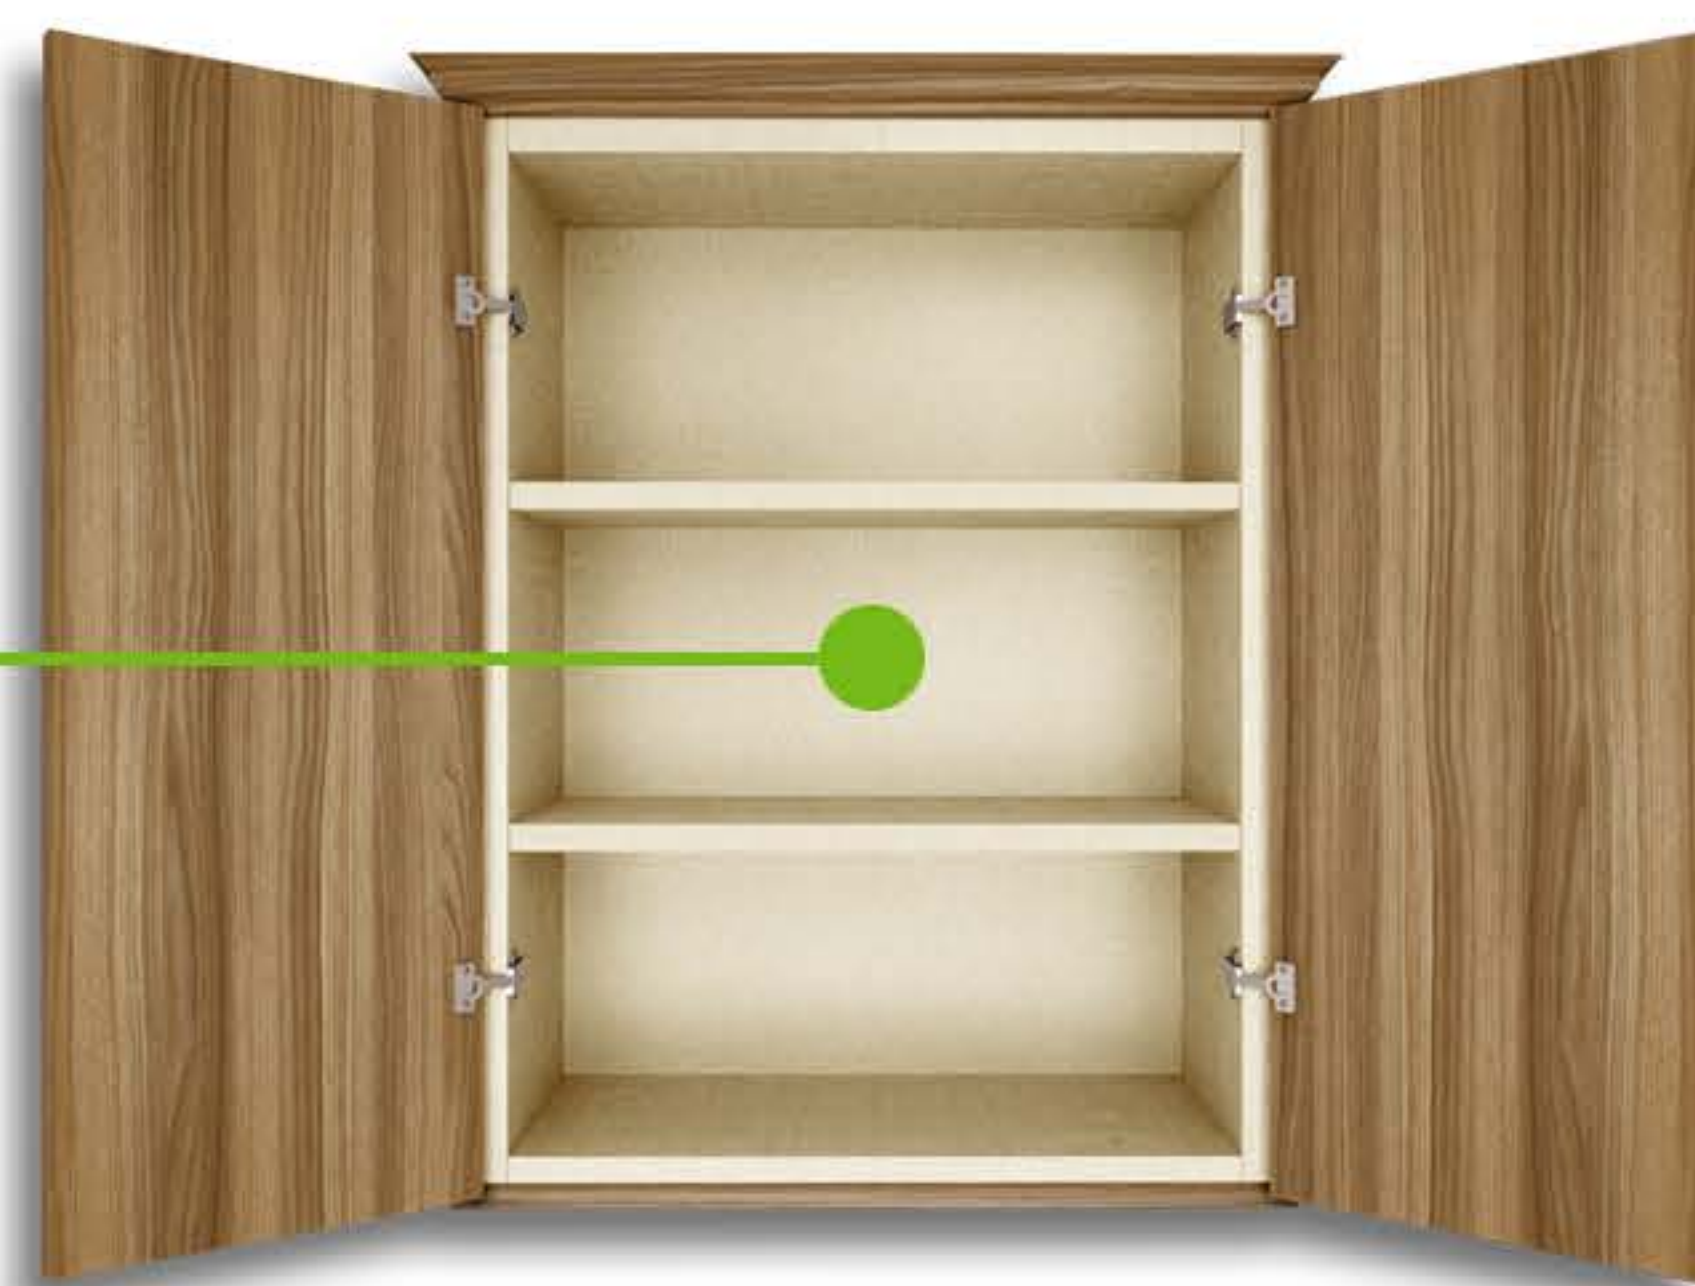

MEL-1218
 AF232 Natural Linen
 Suede Finish

SET YOUR OWN STANDARD

Formations suggests Prism's AF232 Natural Linen as the **perfect alternative** to White or Maple cabinet interiors!

All colours above are stocked in 3/4" 49 x 97" panel format. Matching Edgeband for each of the above is also in stock for your convenience. Formica HPL is offered to match the above Prism TFL colours, available in complimentary finishes.